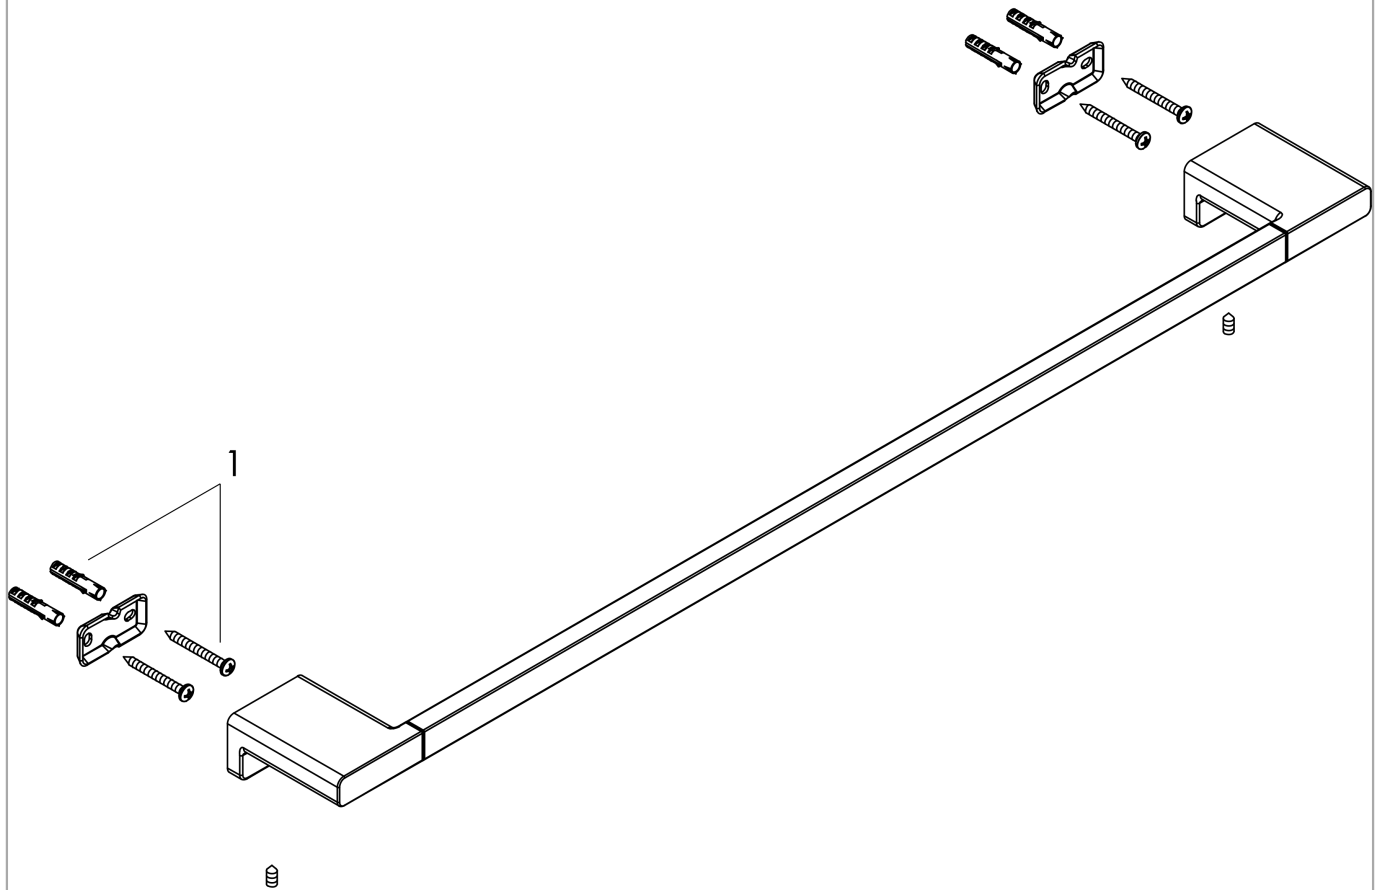

AddStoris
Bath towel rail
 Surfaces: **Matt White** Article Number: **41747700**

Description

product features

- wall-mounted
- material: metal
- material holder: metal
- length: 648 mm
- with mounting material
- concealed fastening
- drilling distance: 626 mm
- diameter drill hole: 6 mm

Design awards

reddot winner 2021

Product image

Scale drawing

AddStoris

Bath towel rail

Surfaces: **Matt White**

Article Number: **41747700**

Exploded Drawing

Year of production: >04/21

AddStoris
Bath towel rail
 Surfaces: **Matt White** Article Number: **41747700**

Spare part list

Year of production: >04/21

Pos.	Description	Article Number	Price	PU
1	mounting set	40915000	-	1