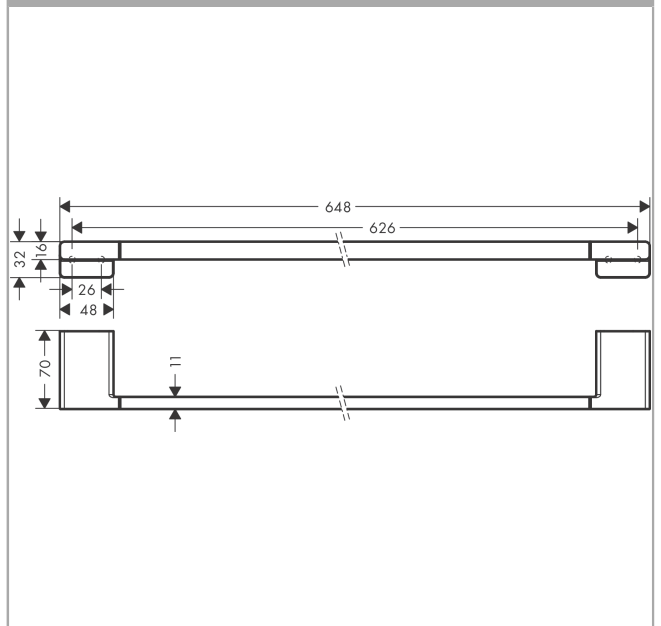

AddStoris
Bath towel rail
 Surfaces: **Matt White** Article Number: **41747700**

Description

product features

- wall-mounted
- material: metal
- material holder: metal
- length: 648 mm
- with mounting material
- concealed fastening
- drilling distance: 626 mm
- diameter drill hole: 6 mm

Design awards

reddot winner 2021

Product image

Scale drawing

AddStoris

Bath towel rail

Surfaces: **Matt White**

Article Number: **41747700**

Exploded Drawing

Year of production: >04/21

AddStoris
Bath towel rail
 Surfaces: **Matt White** Article Number: **41747700**

Spare part list

Year of production: >04/21

Pos.	Description	Article Number	Price	PU
1	mounting set	40915000	-	1